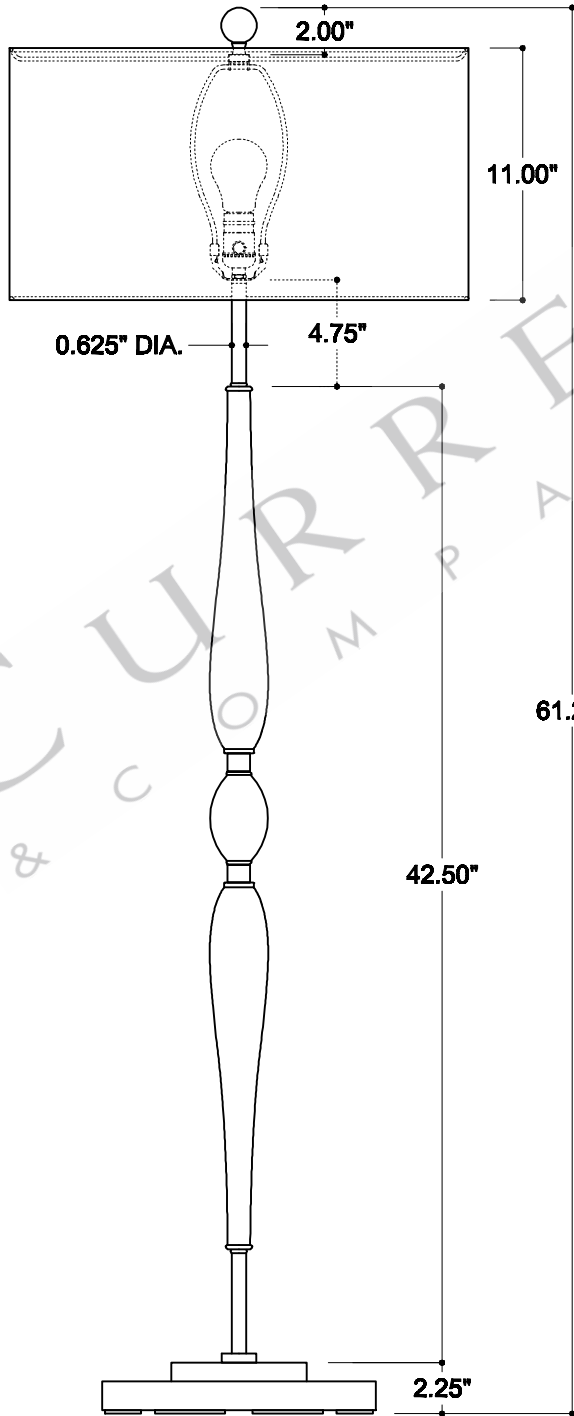

- 20.00" DIA. BOTTOM & TOP SHADE OPENING
- 2.50" DIA. BODY
- 1.50" DIA. FINIAL

TOP VIEW

FRONT VIEW